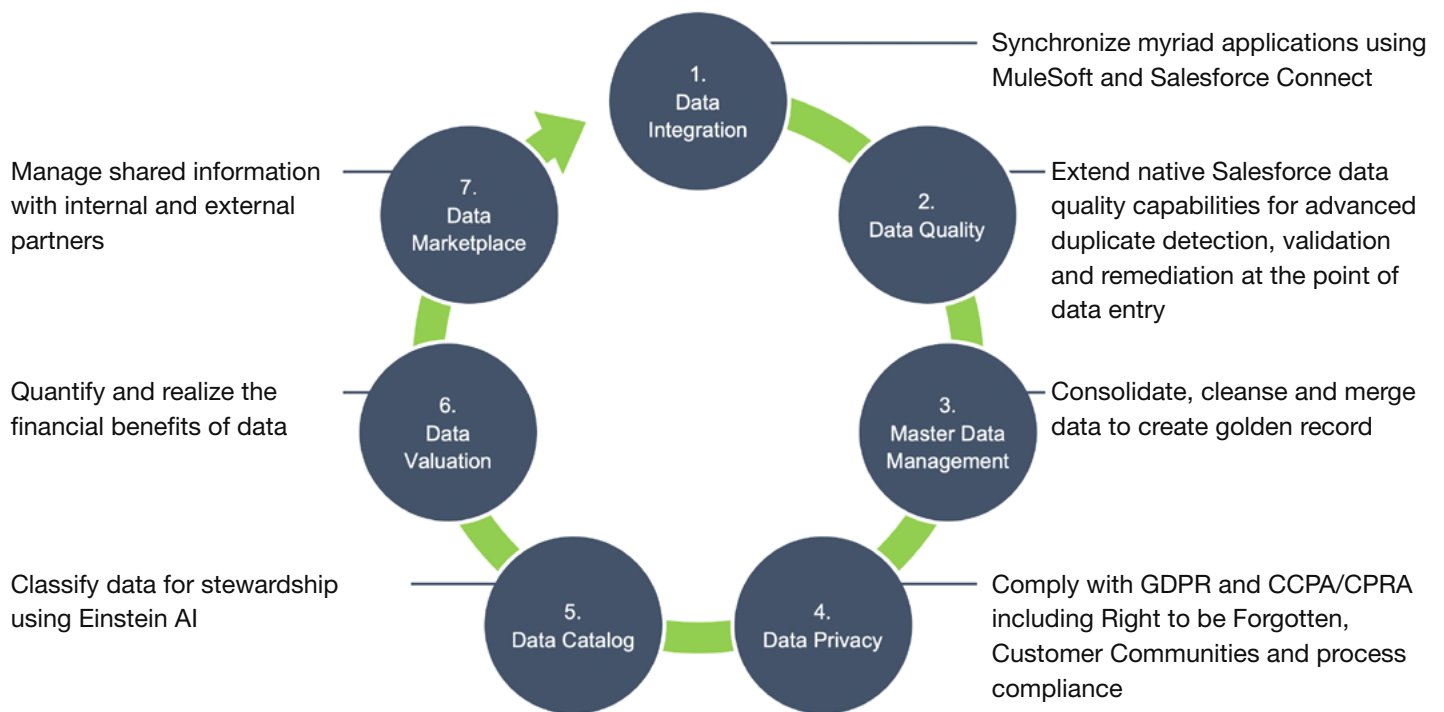

Information Asset has proven expertise with Salesforce Data Management

Next Steps

If you'd like to explore how to build custom Salesforce applications for data-enabled digital transformation, please contact sales@information-asset.com. For more information, please visit our website, www.information-asset.com.